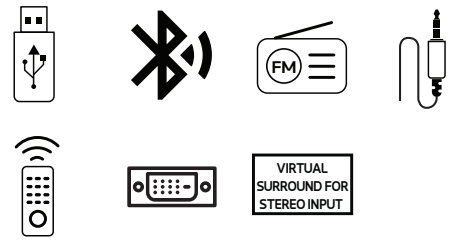

2.1 MULTIMEDIA SPEAKER

2.1 MULTIMEDIA SPEAKER JM-2117

DRIVE UNIT: 13.3 CM, 7.62 CM X 2, HI BASS BIG MAGNET SUBWOOFER | USB | BT | FM | AUX | REMOTE | LED DISPLAY | VIRTUAL SURROUND FOR STEREO INPUT