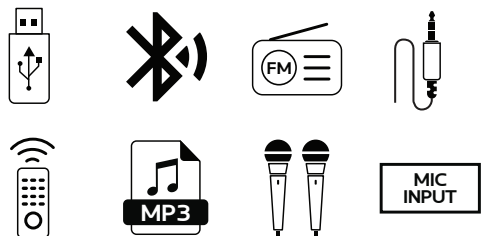

Multimedia Twin Tower Speaker System JM-9101

120
WATT

8

DRIVE UNIT - 20.32 CM, 10.16 CM X
2 | USB | BT | FM | AUX | REMOTE |
MP3 | MOONLIGHT DIGITAL DISPLAY
| WIRELESS MICROPHONE | WIRED
MIC INPUT | VOLUME | BASS |
TREBLE CONTROL