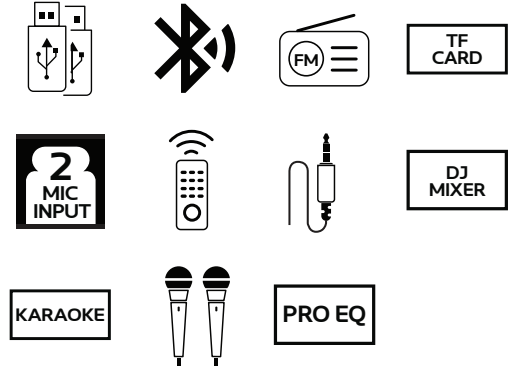

DJ SPEAKER SYSTEM

**PUT THAT
RECORD
ON**

DJ SPEAKER SYSTEM

DJ KARAOKE MUSIC SYSTEM DJ 8

130
WATT

8

DRIVE UNIT: 20.32 CM X 4,
SUPER BASS | 2 USB | BT | FM | TF | 2 MIC
INPUT | REMOTE | AUX IN | DJ MIXER
CONTROLS | KARAOKE | WIRELESS MIC |
PRO EQ | REMOTE | AUX IN