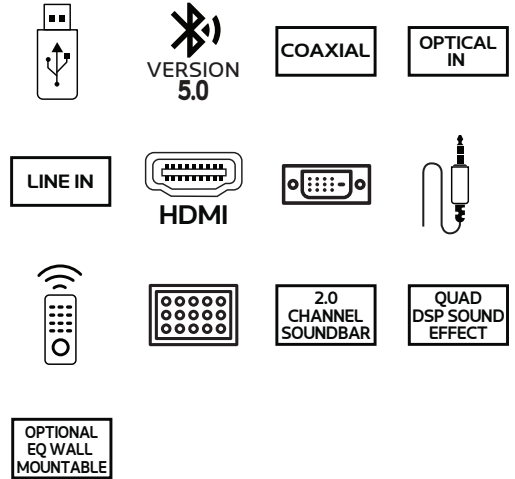

**SOUNDS
LIKE
HOME**

SOUNDBAR SPEAKER SYSTEM

Multimedia Soundbar Speaker System JM BLUEMAX PRO

60
WATT

DRIVE UNIT SIZE: 5.71CM X 4 | USB | BT V5.0 | COAXIAL | OPTICAL IN | LINE IN | HDMI ARC | LED DISPLAY | AUX | REMOTE | 2.0 CHANNEL SOUNDBAR | QUAD DSP SOUND EFFECT | OPTIONAL EQ WALL MOUNTABLE