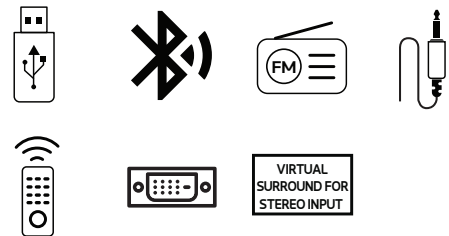

**MORE
SOUND
AROUND**

2.1 MULTIMEDIA SPEAKER

2.1 MULTIMEDIA SPEAKER JM-2000

DRIVE UNIT: 10.16 CM, 7.62 CM X 2 |
USB | BT | FM | AUX | LED DISPLAY |
REMOTE

2.1 MULTIMEDIA SPEAKER JM-2916

DRIVE UNIT: 12.7 CM, 7.62 CM X 2,
HI-BASS BIG MAGNET SUBWOOFER |
USB | BT | FM | AUX | REMOTE | LED
DISPLAY | VIRTUAL SURROUND FOR
STEREO INPUT