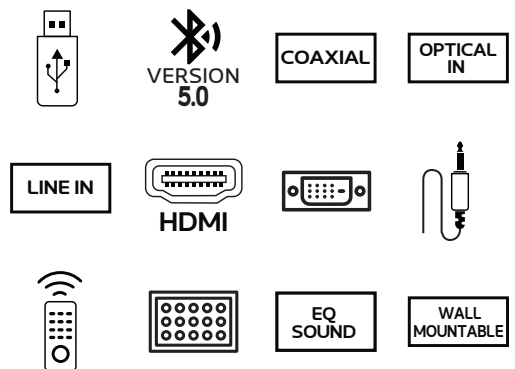

2.1 Multimedia Soundbar Speaker System JM BLUEMAX KABOOM

120
WATT

6.5

DRIVE: 16.51 CM | USB | BT V5.0 | OPTICAL IN | LINE IN | HDMI ARC | LED DISPLAY | AUX | REMOTE | OPTICAL INPUT | COAXIAL IN | EQ SOUND | WALL MOUNTABLE