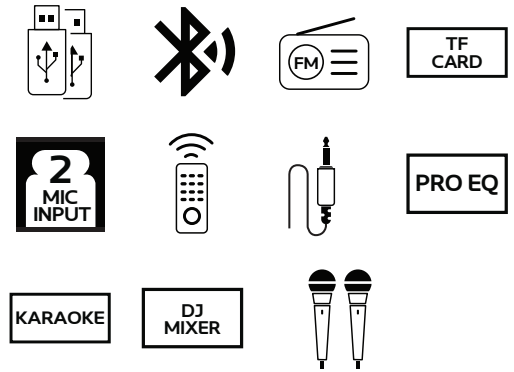

DJ
MIXER

KARAOKE

PRO EQ

DRIVE UNIT: 25.4 CM X 4,
SUPER BASS | 2 USB | BT | FM | TF | 2
MIC INPUT | REMOTE | AUX IN | PRO EQ
| DJ MIXER CONTROL | KARAOKE |
WIRELESS MIC

DJ SPEAKER SYSTEM

DJ KARAOKE MUSIC SYSTEM DJ 1212