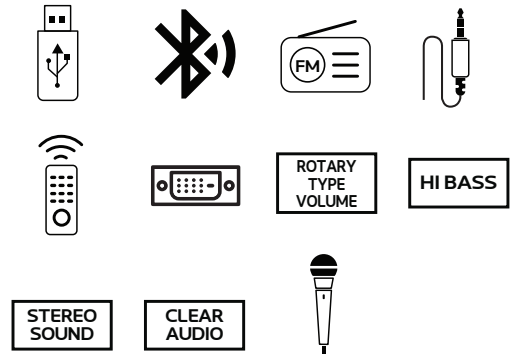

DRIVE UNIT: 16.51 CM + 5 CM X 4
USB | SD | BT | Aux | OPTICAL | HDMI(ARC)
Volume/Bass/treble Control | Rich Bass

TOWER SPEAKER SYSTEM

**TOWER
OF
POWER**

TOWER SPEAKER SYSTEM

2.1 Multimedia Tower System JM-CARRY