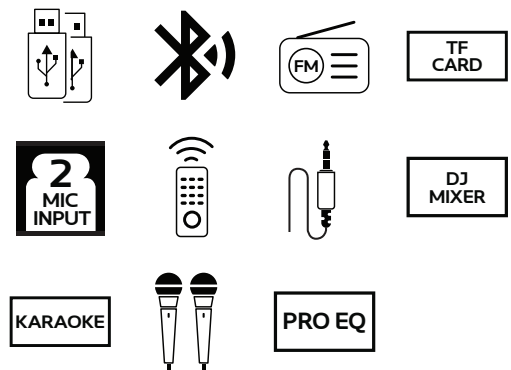

DJ KARAOKE MUSIC SYSTEM DJ 10

110
WATT

10

DRIVE UNIT: 25.4 CM X 2,
SUPER BASS | 2 USB | BT | FM | TF | 2
MIC INPUT | REMOTE | AUX IN | DJ
MIXER CONTROLS | KARAOKE |
WIRELESS MIC | PRO EQ | REMOTE |
AUX IN