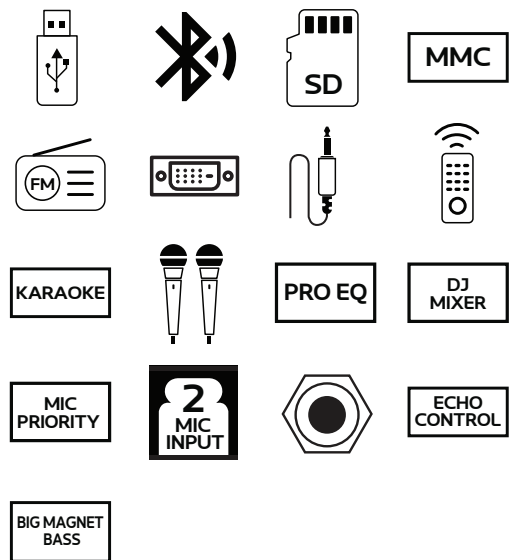

DJ KARAOKE MUSIC SYSTEM DJ 18100

450
WATT

18

DRIVE UNIT: 45.72 CM X 2, BIG MAGNET BOOM BASS, DSP SOUND | USB | BT | SD | MMC | FM | LED DISPLAY | AUX | REMOTE | KARAOKE | 2 WIRELESS MIC WITH MIC HOLDER CABINET | PRO EQ | DJ MIXER CONTROL | MIC PRIORITY | 2 MIC INPUTS | GUITAR INPUT | ECHO CONTROL | BIG MAGNET BASS