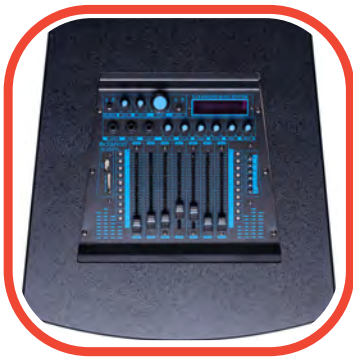

DJ SPEAKER SYSTEM

DJ KARAOKE MUSIC SYSTEM DJ 26300

180
WATT

15

DRIVE UNIT: 38.1 CM X 2, BIG MAGNET BASS | USB | BT | SD | MMC | FM | LED DISPLAY | AUX | REMOTE | KARAOKE | WIRELESS MIC WITH MIC HOLDER CABINET | PRO EQ | DJ MIXER CONTROL | MIC PRIORITY | 2 MIC INPUTS | GUITAR INPUT | ECHO CONTROL | BIG MAGNET