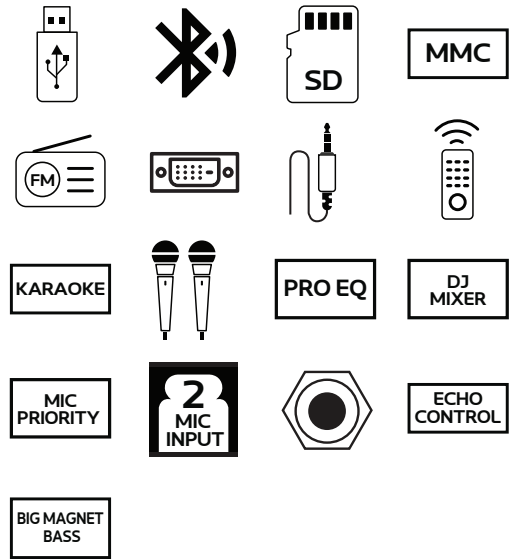

DJ
MIXER

KARAOKE

PRO EQ

DRIVE UNIT: 25.4 CM X 4,
SUPER BASS | 2 USB | BT | FM | TF | 2
MIC INPUT | REMOTE | AUX IN | PRO EQ
| DJ MIXER CONTROL | KARAOKE |
WIRELESS MIC

DJ SPEAKER SYSTEM

DJ KARAOKE MUSIC SYSTEM DJ 1212

DRIVE UNIT: 30.48 CM X 4,
SUPER BASS | 2 USB | BT | FM | TF | 2
MIC INPUT | REMOTE | AUX IN | PRO EQ
| KARAOKE | DJ MIXER CONTROLS |
WIRELESS MIC

DJ KARAOKE MUSIC SYSTEM DJ 12 PRO

DRIVE UNIT: 30.48 CM X 4 | SUPER BASS
| USB | BT | SD | MMC | FM | LED DISPLAY
| AUX | REMOTE | KARAOKE | WIRELESS
MIC WITH MIC HOLDER CABINET | PRO EQ
| DJ MIXER CONTROL | MIC PRIORITY | 2
MIC INPUTS | GUITAR INPUT | ECHO
CONTROL | BIG MAGNET BASS

DJ SPEAKER SYSTEM

DJ KARAOKE MUSIC SYSTEM DJ 26300

180
WATT

15

DRIVE UNIT: 38.1 CM X 2, BIG MAGNET BASS | USB | BT | SD | MMC | FM | LED DISPLAY | AUX | REMOTE | KARAOKE | WIRELESS MIC WITH MIC HOLDER CABINET | PRO EQ | DJ MIXER CONTROL | MIC PRIORITY | 2 MIC INPUTS | GUITAR INPUT | ECHO CONTROL | BIG MAGNET