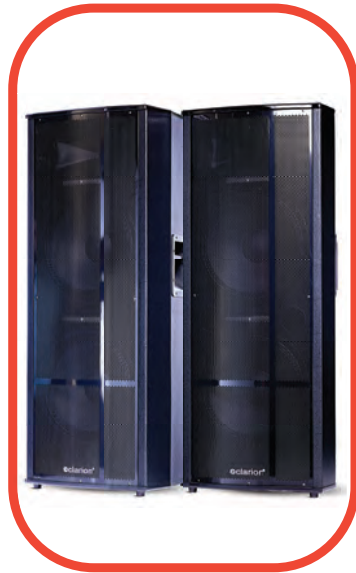

DJ SPEAKER SYSTEM

DJ KARAOKE MUSIC SYSTEM DJ 15 PRO

450
WATT

15

TWS

MMC

KARAOKE

PRO EQ

DJ
MIXER

MIC
PRIORITY

ECHO
CONTROL

BIG MAGNET
BASS

DRIVE UNIT: 38.1 CM X 4, BIG MAGNET
MEGA BASS | USB | BT | TWS | SD | MMC |
FM | LED DISPLAY | AUX | REMOTE |
KARAOKE | WIRELESS MIC WITH MIC
HOLDER CABINET | PRO EQ | DJ MIXER
CONTROL | MIC PRIORITY | 2 MIC INPUTS |
GUITAR INPUT | ECHO CONTROL | BIG
MAGNET BASSBASS