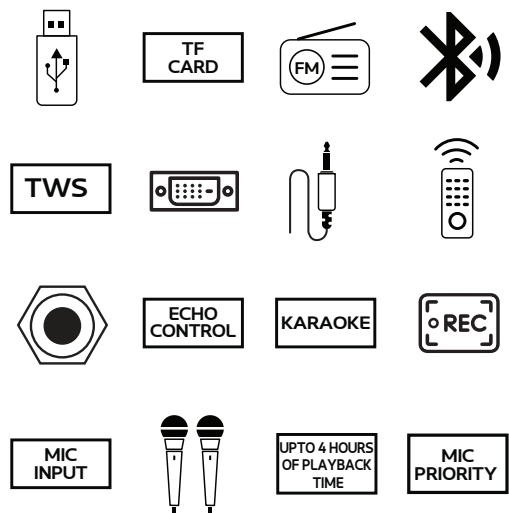

DC Portable Music System, JM Mega 10

40
WATT

10

DRIVE UNIT: 25.4 CM, 10.16 CM | USB
| TF | FM | BT | TWS | AUX | LED
DISPLAY | REMOTE | GUITAR INPUT |
MIC INPUT | KARAOKE | RECORDING | 2
WIRELESS MIC | ECHO CONTROL |
UPTO 4 HOURS OF PLAYBACK TIME |