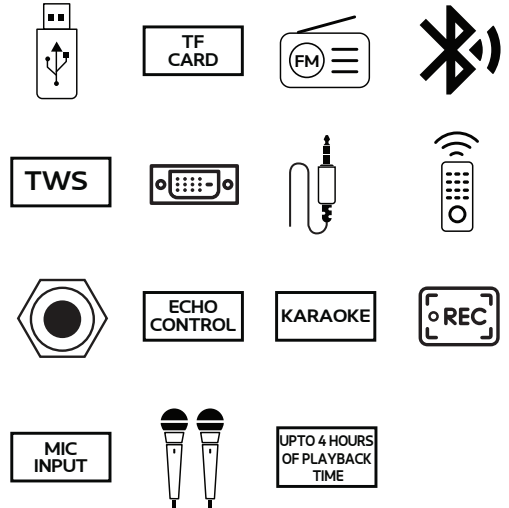

DC TROLLEY SPEAKERS

DC Portable Music System, JM Saga 15

60
WATT

15

DRIVE UNIT: 38.1 CM, 7.62 CM | USB |
TF | FM | BT | TWS | LED DISPLAY |
AUX | REMOTE | GUITAR INPUT |
KARAOKE | RECORDING | MIC INPUT | 2
WIRELESS MIC | ECHO CONTROL |
UPTO 4 HOURS PLAYBACK TIME