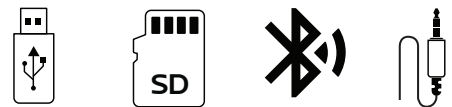

2.1 Wired Soundbar Speaker JM-SB-W305

DRIVE UNIT: 16.51 CM + 5 CM X 4
USB | SD | BT | Aux | OPTICAL | HDMI(ARC)
Volume/Bass/treble Control | Rich Bass